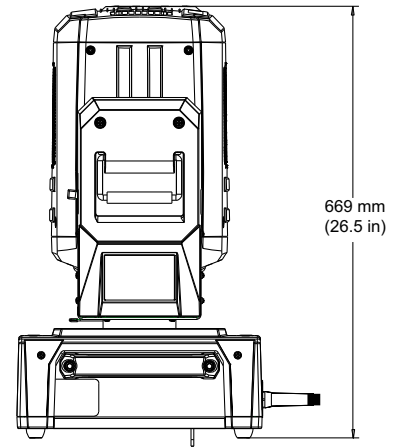

MECHANICAL SPECIFICATIONS

FIXTURE	PACKED IN BOX
Dimensions: mm: 615 x 434 x 669 in: 24.2 x 17.1 x 26.5	Dimensions mm: 749 x 711 x 686 in: 29.5 x 28 x 27

Weight: 36.29 kg (80 lbs) **Weight:**

Mounting Information: The DLV fixture can be truss mounted using the 1/4 turn camlock c-clamp mounting brackets provided. It can also stand upright on a stable surface.

Colors Available: Black: