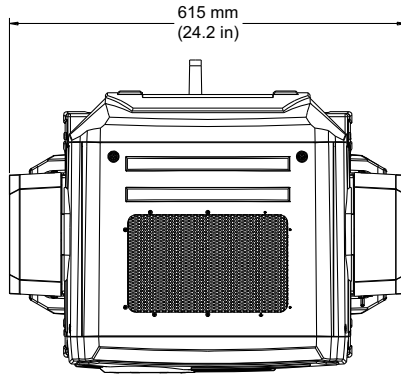

MECHANICAL SPECIFICATIONS

FIXTURE	PACKED IN BOX
Dimensions: mm: 615 x 434 x 669 in: 24.2 x 17.1 x 26.5	Dimensions mm: 749 x 711 x 686 in: 29.5 x 28 x 27

Weight: 36.29 kg (80 lbs) **Weight:**

Mounting Information: The DLV fixture can be truss mounted using the 1/4 turn camlock c-clamp mounting brackets provided. It can also stand upright on a stable surface.

Colors Available: Black: