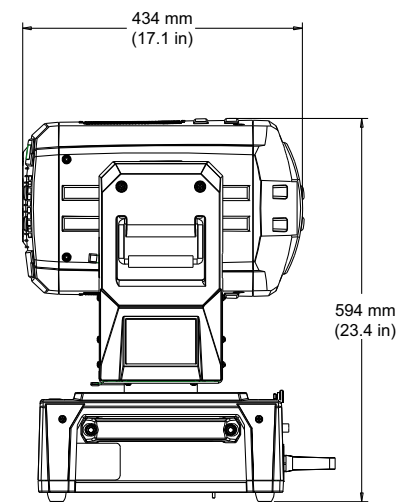

ELECTRICAL/LAMP

Input ratings: 100–120V 6.0A maximum 50/60Hz,
200–240V 2.5A 50/60Hz

Power factor: 0.94

Fuse: Power supply output fuse: 5A, 250V slow blow only.

Lamp: 245W UHP

Light Output: 4000 ANSI lumens

Rated Lamp Life: 3000 hours