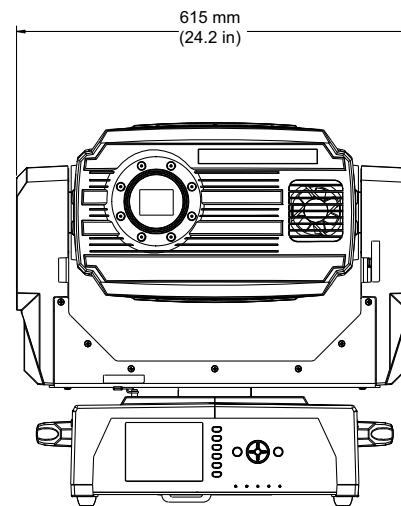

ELECTRICAL/LAMP

Input ratings: 100–120V 6.0A maximum 50/60Hz,
200–240V 2.5A 50/60Hz

Power factor: 0.94

Fuse: Power supply output fuse: 5A, 250V slow blow only.

Lamp: 245W UHP

Light Output: 4000 ANSI lumens

Rated Lamp Life: 3000 hours